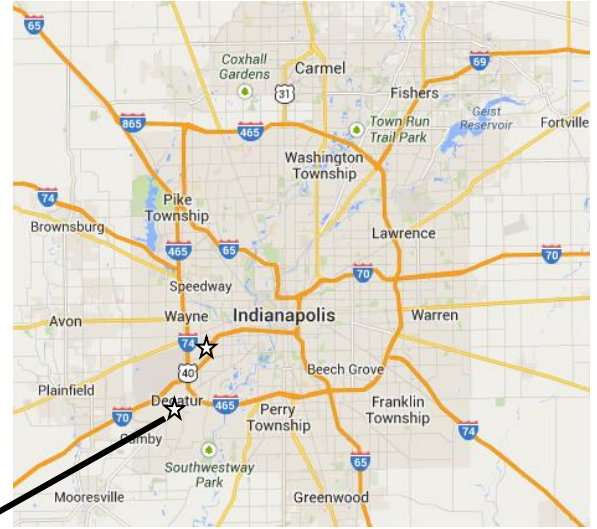

# Indiana Bee School XVII Directions

## Decatur Central High School

5251 Kentucky Avenue, Indianapolis, IN 46221

- A. Decatur Central High School is located to the south of I-465. Take exit 8 for Indiana 67S/Kentucky Avenue. Turn south (left) onto Kentucky Avenue. Go 1 mile to Decatur Central High School, destination will be on the left.
- B. Hampton Inn & Suites is located at 9020 Hatfield Drive. Take exit 8 for Indiana 67S/Kentucky Avenue. Turn south (left) onto Kentucky Avenue, then turn right onto Ameriplex Pkwy.

### Hotels/Motels Near Decatur Central High School

Hotel Name	Address	Miles from School
B. Hampton Inn & Suites (317) 856-1000	9020 Hatfield Drive Indianapolis, IN 46241	3.6

A block of rooms has been reserved at the **Hampton Inn & Suites – Indianapolis Airport (317) 856-1000** for Friday night February 23, 2018 and Saturday, February 24, 2018. The Beekeepers of Indiana special rate is **\$ 104.00** plus tax for a King rooms or **\$109.00** plus tax for 2 Double room. You'll need to call the number above before February 14, 2019 and ask for "The Beekeepers of Indiana" rate or you may go to our website and follow the link to book a room for yourself.