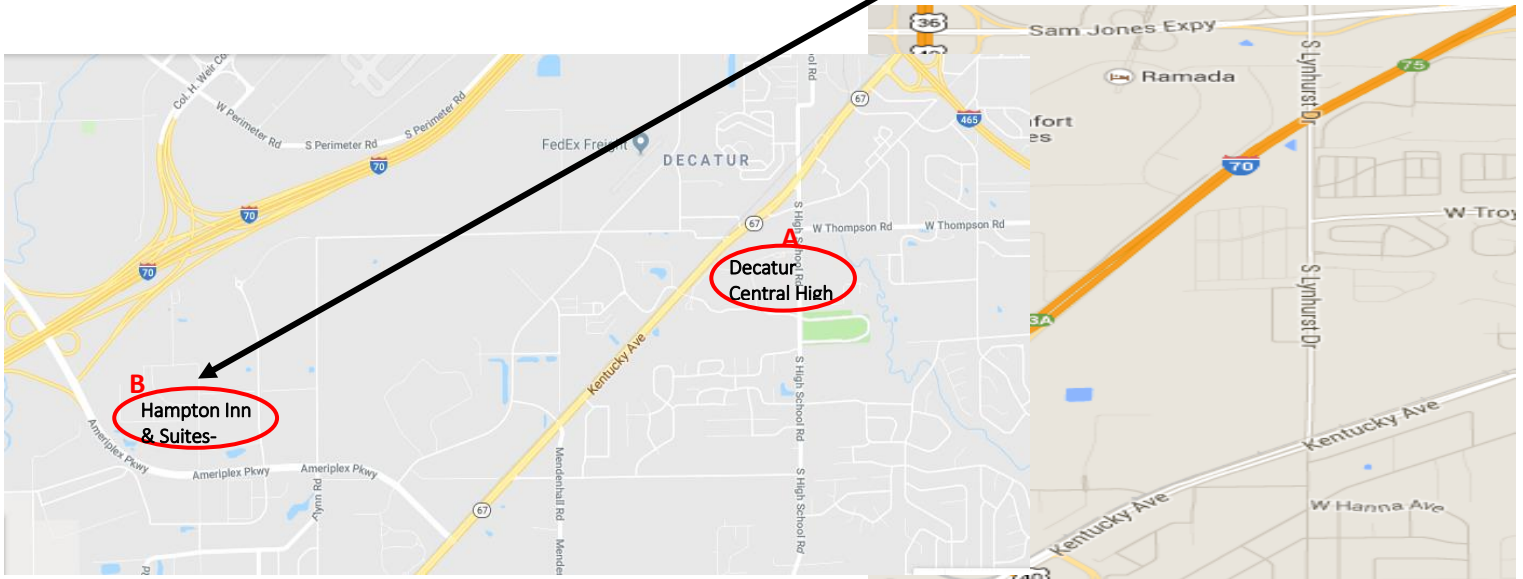

# Indiana Bee School XVII Directions

## Decatur Central High School

5251 Kentucky Avenue, Indianapolis, IN 46221

- A. Decatur Central High School is located to the south of I-465. Take exit 8 for Indiana 67S/Kentucky Avenue. Turn south (left) onto Kentucky Avenue. Go 1 mile to Decatur Central High School, destination will be on the left.
- B. Hampton Inn & Suites is located at 9020 Hatfield Drive. Take exit 8 for Indiana 67S/Kentucky Avenue. Turn south (left) onto Kentucky Avenue, then turn right onto Ameriplex Pkwy.

### Hotels/Motels Near Decatur Central High School

Hotel Name	Address	Miles from School
B. Hampton Inn & Suites (317) 856-1000	9020 Hatfield Drive Indianapolis, IN 46241	3.6

A block of rooms has been reserved at the **Hampton Inn & Suites – Indianapolis Airport (317) 856-1000** for Friday night February 23, 2018 and Saturday, February 24, 2018. The Beekeepers of Indiana special rate is **\$ 104.00** plus tax for a King rooms or **\$109.00** plus tax for 2 Double room. You'll need to call the number above before February 14, 2019 and ask for "The Beekeepers of Indiana" rate or you may go to our website and follow the link to book a room for yourself.